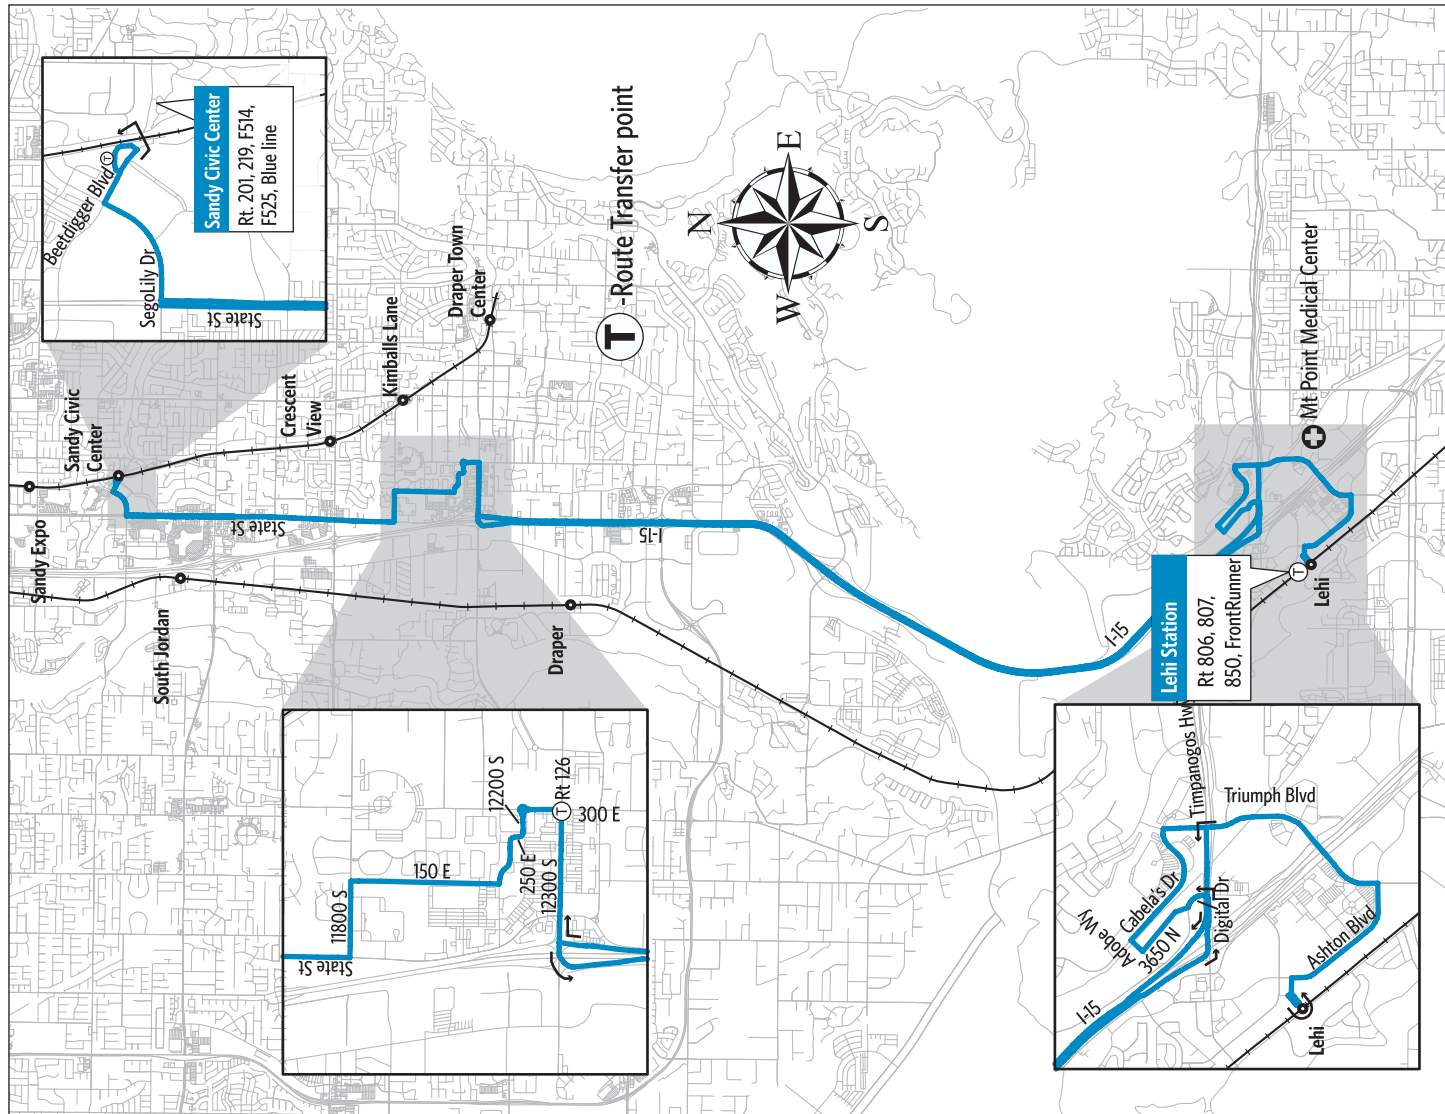

871

871-Sandy Civic Center/Lehi Station

Sandy Civic Center
Adobe
Lehi Station

UTA  BUS

WK SAT SUN 

Effective
April 2025

Route 871-Tech Corridor/Rail Corridor Connector

Timepoints are approximate and may vary due to road and traffic conditions