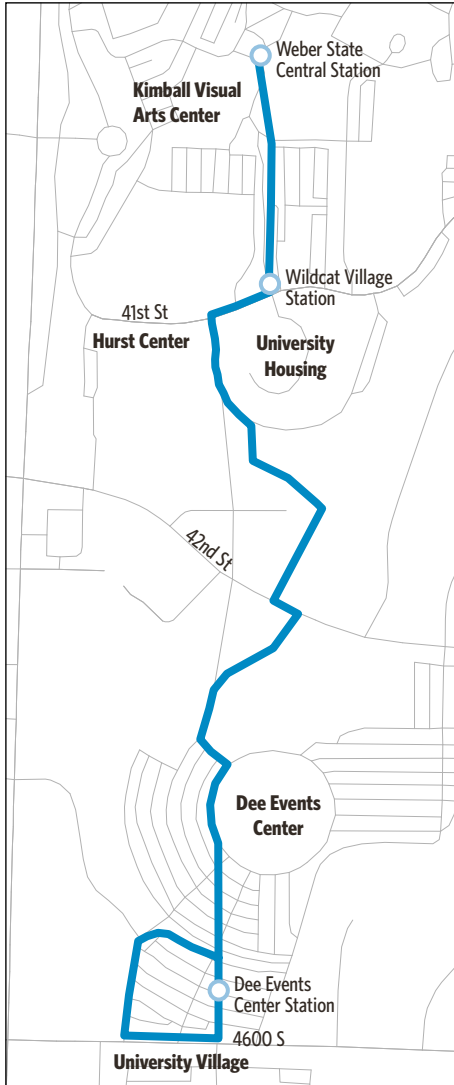

Route 602 Wildcat Shuttle

For Information Call 801-RIDE-UTA (801-743-3882)
outside Salt Lake County 888-RIDE-UTA (888-743-3882)
www.rideuta.com

602

Wildcat Shuttle

HOW TO USE THIS SCHEDULE

Determine your timepoint based on when you want to leave or when you want to arrive. Read across for your destination and down for your time and direction of travel. A route map is provided to help you relate to the timepoints shown. Weekday, Saturday & Sunday schedules differ from one another.

LOST AND FOUND

Weber/South Davis: 801-626-1207 option 3
Utah County: 801-227-8923
Salt Lake County: 801-287-4664
F-Route: 801-287-5355

FARES

Exact Fare is required. Fares are subject to change.

ACCESSIBLE SERVICE

Upon payment of a fare, a transfer is good for travel in any direction, including return trip, for two (2) hours until the time cut. The value of a transfer towards a fare on a more expensive service is the regular cash fare.

UTA  BUS

WK SA  

Effective
August 2023

WEEKDAYS
To Weber State Central

To Dee Event Center

Dee Event Center	Wildcat Village	Weber State Central
708a	711a	713a
runs every 10 minutes until:		
228p	231p	233p

Weber State Central	Wildcat Village	Dee Event Center
714a	716a	719a
runs every 10 minutes until:		
234p	236p	239p