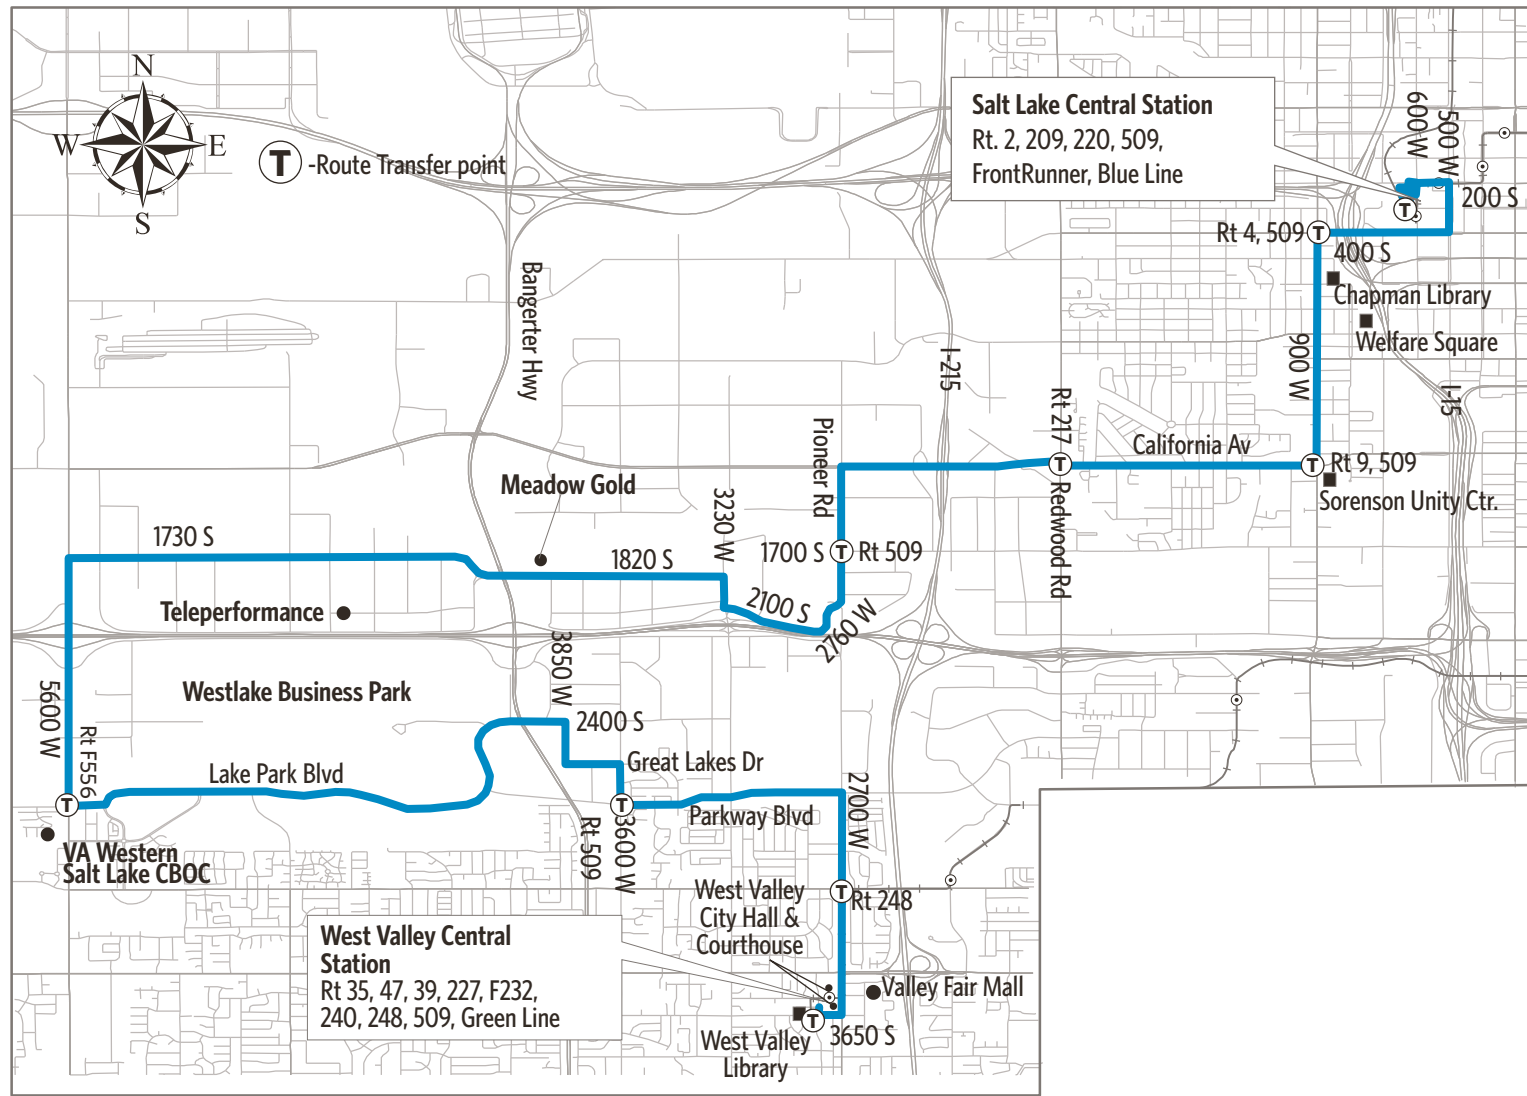

Route 513 - Industrial Business Park Shuttle

SEE SOMETHING? SAY SOMETHING!

To contact UTA police:
Call: 801-287-EYES (801-287-3937)
Or Text UTATIP and your tip to 274637

INTERPRETER

801-RIDE-UTA
call (801-743-3882)
Toll-Free (888-743-3882)

Intérprete 口譯 thông dịch viên
해석자 tumač переводчик
インタプリタ Dolmetscher 通譯

PLAN AND PAY WITH transit*

Available in the App Store
and Google Play.

513-WEEKDAYS To Salt Lake Central Station

West Valley Central Station	2700 S & Constitution Blvd	2500 S & 3850 W	4000 W & Parkway Blvd	5300 W & 1730 S	1820 S & 3600 W	California Ave & Pioneer St.	1300 S & 900 W	900 W & 400 S	Salt Lake Central Station
514a	520a	526a	531a	540a	549a	556a	604a	607a	619a
544	550	556	601	610	619	626	634	637	649
412p	418p	423p	428p	437p	447p	455p	504p	507p	519p
442	448	453	458	507	517	525	534	537	549

To West Valley Central Station

Salt Lake Central Station	900 W & 400 S	1300 S & 900 W	California Ave & Pioneer St.	1820 S & 3600 W	5300 W & 1730 S	4000 W & Lake Park Dr	2500 S & 3850 W	2700 S & Constitution Blvd	West Valley Central Station
741a	748a	752a	759a	807a	817a	827a	832a	837a	845a
811	818	822	829	837	847	857	902	907	915
541p	548p	552p	559p	608p	618p	628p	633p	637p	645p
611	618	622	629	637	647	657	702	706	714

For Information Call 801-RIDE-UTA (801-743-3882)
outside Salt Lake County 888-RIDE-UTA (888-743-3882)
www.rideuta.com

HOW TO USE THIS SCHEDULE

Determine your timepoint based on when you want to leave or when you want to arrive. Read across for your destination and down for your time and direction of travel. A route map is provided to help you relate to the timepoints shown. Weekday, Saturday & Sunday schedules differ from one another.

UTA SERVICE DIRECTORY

- General Information, Schedules, Trip Planning and Customer Feedback: 801-RIDE-UTA (801-743-3882)
- Outside Salt Lake County call 888-RIDE-UTA (888-743-3882)
- For 24 hour automated service for next bus available use option 1. Have stop number and 3 digit route number (use 0 or 00 if number is not 3 digits).
- Pass By Mail Information 801-287-2204
- For Employment information please visit <http://www.rideuta.com/careers/>
- Travel Training 801-287-2275

LOST AND FOUND

Weber/South Davis: 801-626-1207 option 3
Utah County: 801-227-8923
Salt Lake County: 801-287-4664

FARES

Exact Fare is required. Fares are subject to change.

ACCESSIBLE SERVICE

Wheelchair accessible buses are available on all routes. Alternate format schedules are available upon request. Telephone communication for deaf/hearing impaired persons is available by dialing 711.

TRANSFERS

Upon payment of a fare, a transfer is good for travel in any direction, including return trip, for two (2) hours until the time cut. The value of a transfer towards a fare on a more expensive service is the regular cash fare.

BIKES ON BUSES

The Bikes on Buses service is available on all buses, except Paratransit.

HOLIDAYS

Please check rideuta.com for holiday service information.