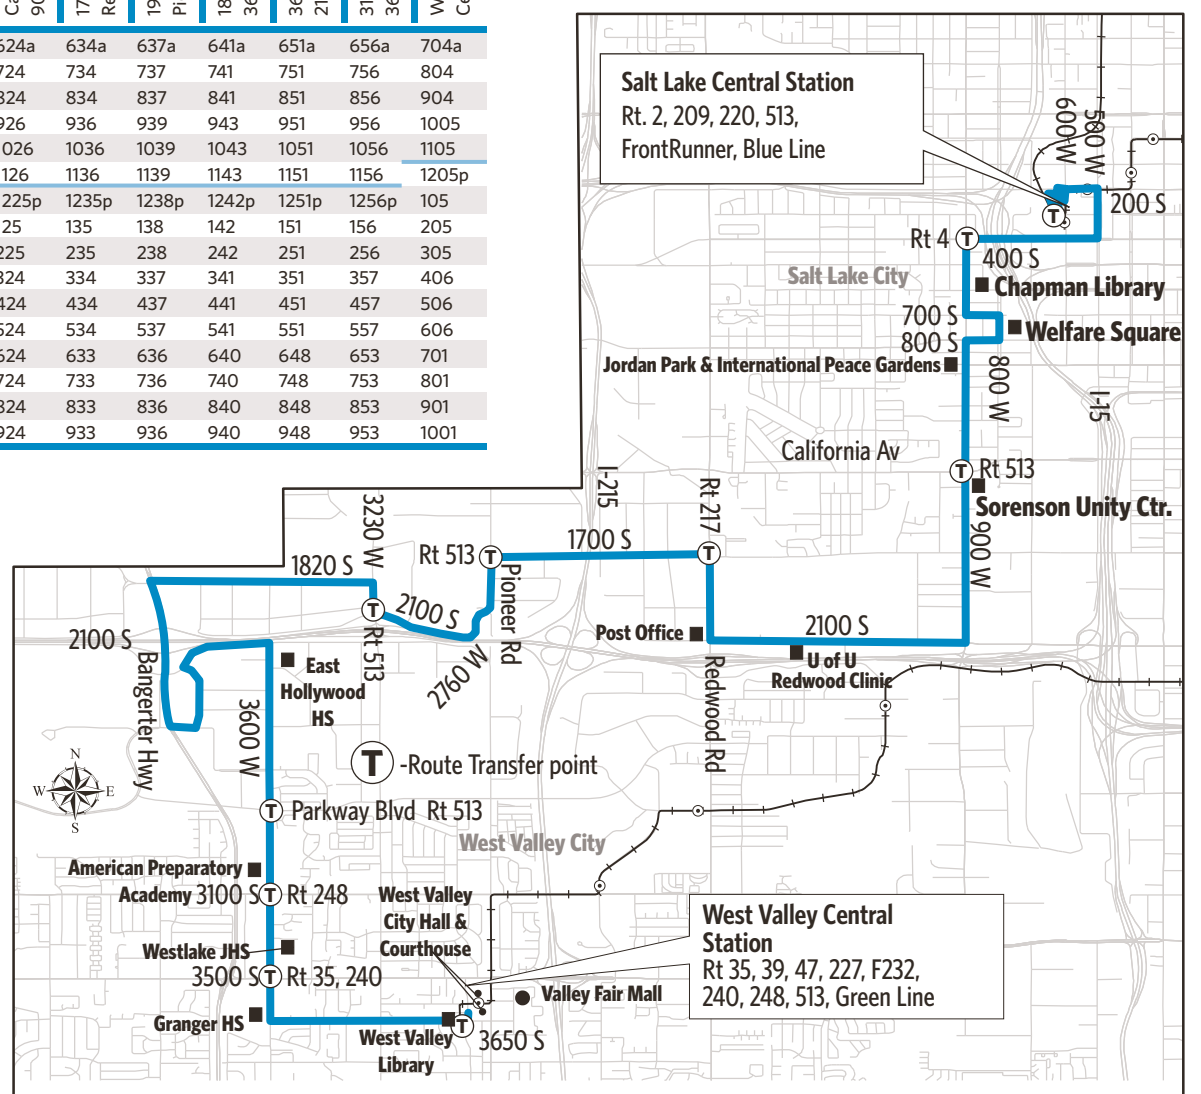

TRANSFERS

Upon payment of a fare, a transfer is good for travel in any direction, including return trip, for two (2) hours until the time cut. The value of a transfer towards a fare on a more expensive service is the regular cash fare.

509-SATURDAY

To Salt Lake Central Station

To West Valley Central Station

West Valley Central Station	3100 S & 3600 W	3600 W & 2100 S	1820 S & 3600 W	1900 S & Pioneer Rd	1700 S & Redwood Rd	California Ave & 900 W	400 S & 900 W	Salt Lake Central Station
600a	606a	610a	616a	620a	626a	635a	641a	650a
700	706	710	716	720	726	735	741	750
800	806	810	816	820	826	835	841	850
900	906	910	916	920	926	935	941	950
1000	1006	1010	1016	1020	1026	1035	1041	1050
1100	1106	1110	1116	1120	1126	1135	1141	1150
1200p	1206p	1210p	1216p	1220p	1226p	1235p	1241p	1250p
100	106	110	116	120	126	135	141	150
200	206	210	216	220	226	235	241	250
301	307	311	317	321	326	335	341	350
401	407	411	417	421	426	435	441	450
501	507	511	517	521	526	535	541	550
601	607	611	617	621	626	635	641	650
701	707	711	717	721	726	735	741	750
801	807	811	817	821	826	835	841	850
901	907	911	917	921	926	935	941	950

Route 509 - 900 West Shuttle

Timepoints are approximate and may vary due to road and traffic conditions